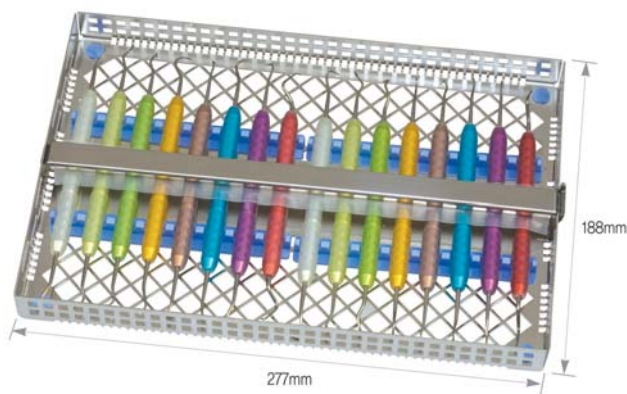

EFESS-8 SS-8

- > no lid, Open style
- > electro-polished stainless steel for rust-free & stain-free
- > exterior dimensions : 188x135x25H(mm)
- > 8 instruments capacity (Max. length 184mm)

EFECAS-02 CAS-02

- > no lid, open style
- > electro-polished stainless steel for rust-free & stain-free
- > exterior dimensions : 223x141x26H(mm)
- > 8 instruments capacity (Max. length 221mm)

EFESS-16

- SS-16**
- > no lid, Open style
 - > electro-polished stainless steel for rust-free & stain-free
 - > exterior dimensions : 277x188x25H(mm)
 - > 16 instruments capacity (Max. length 184mm)

EFECAN-10

- CAN-10**
- > with lid
 - > electro-polished stainless steel for rust-free & stain-free
 - > exterior dimensions : 185x205x25H(mm)
 - > 10 instruments capacity (Max. length 179mm)